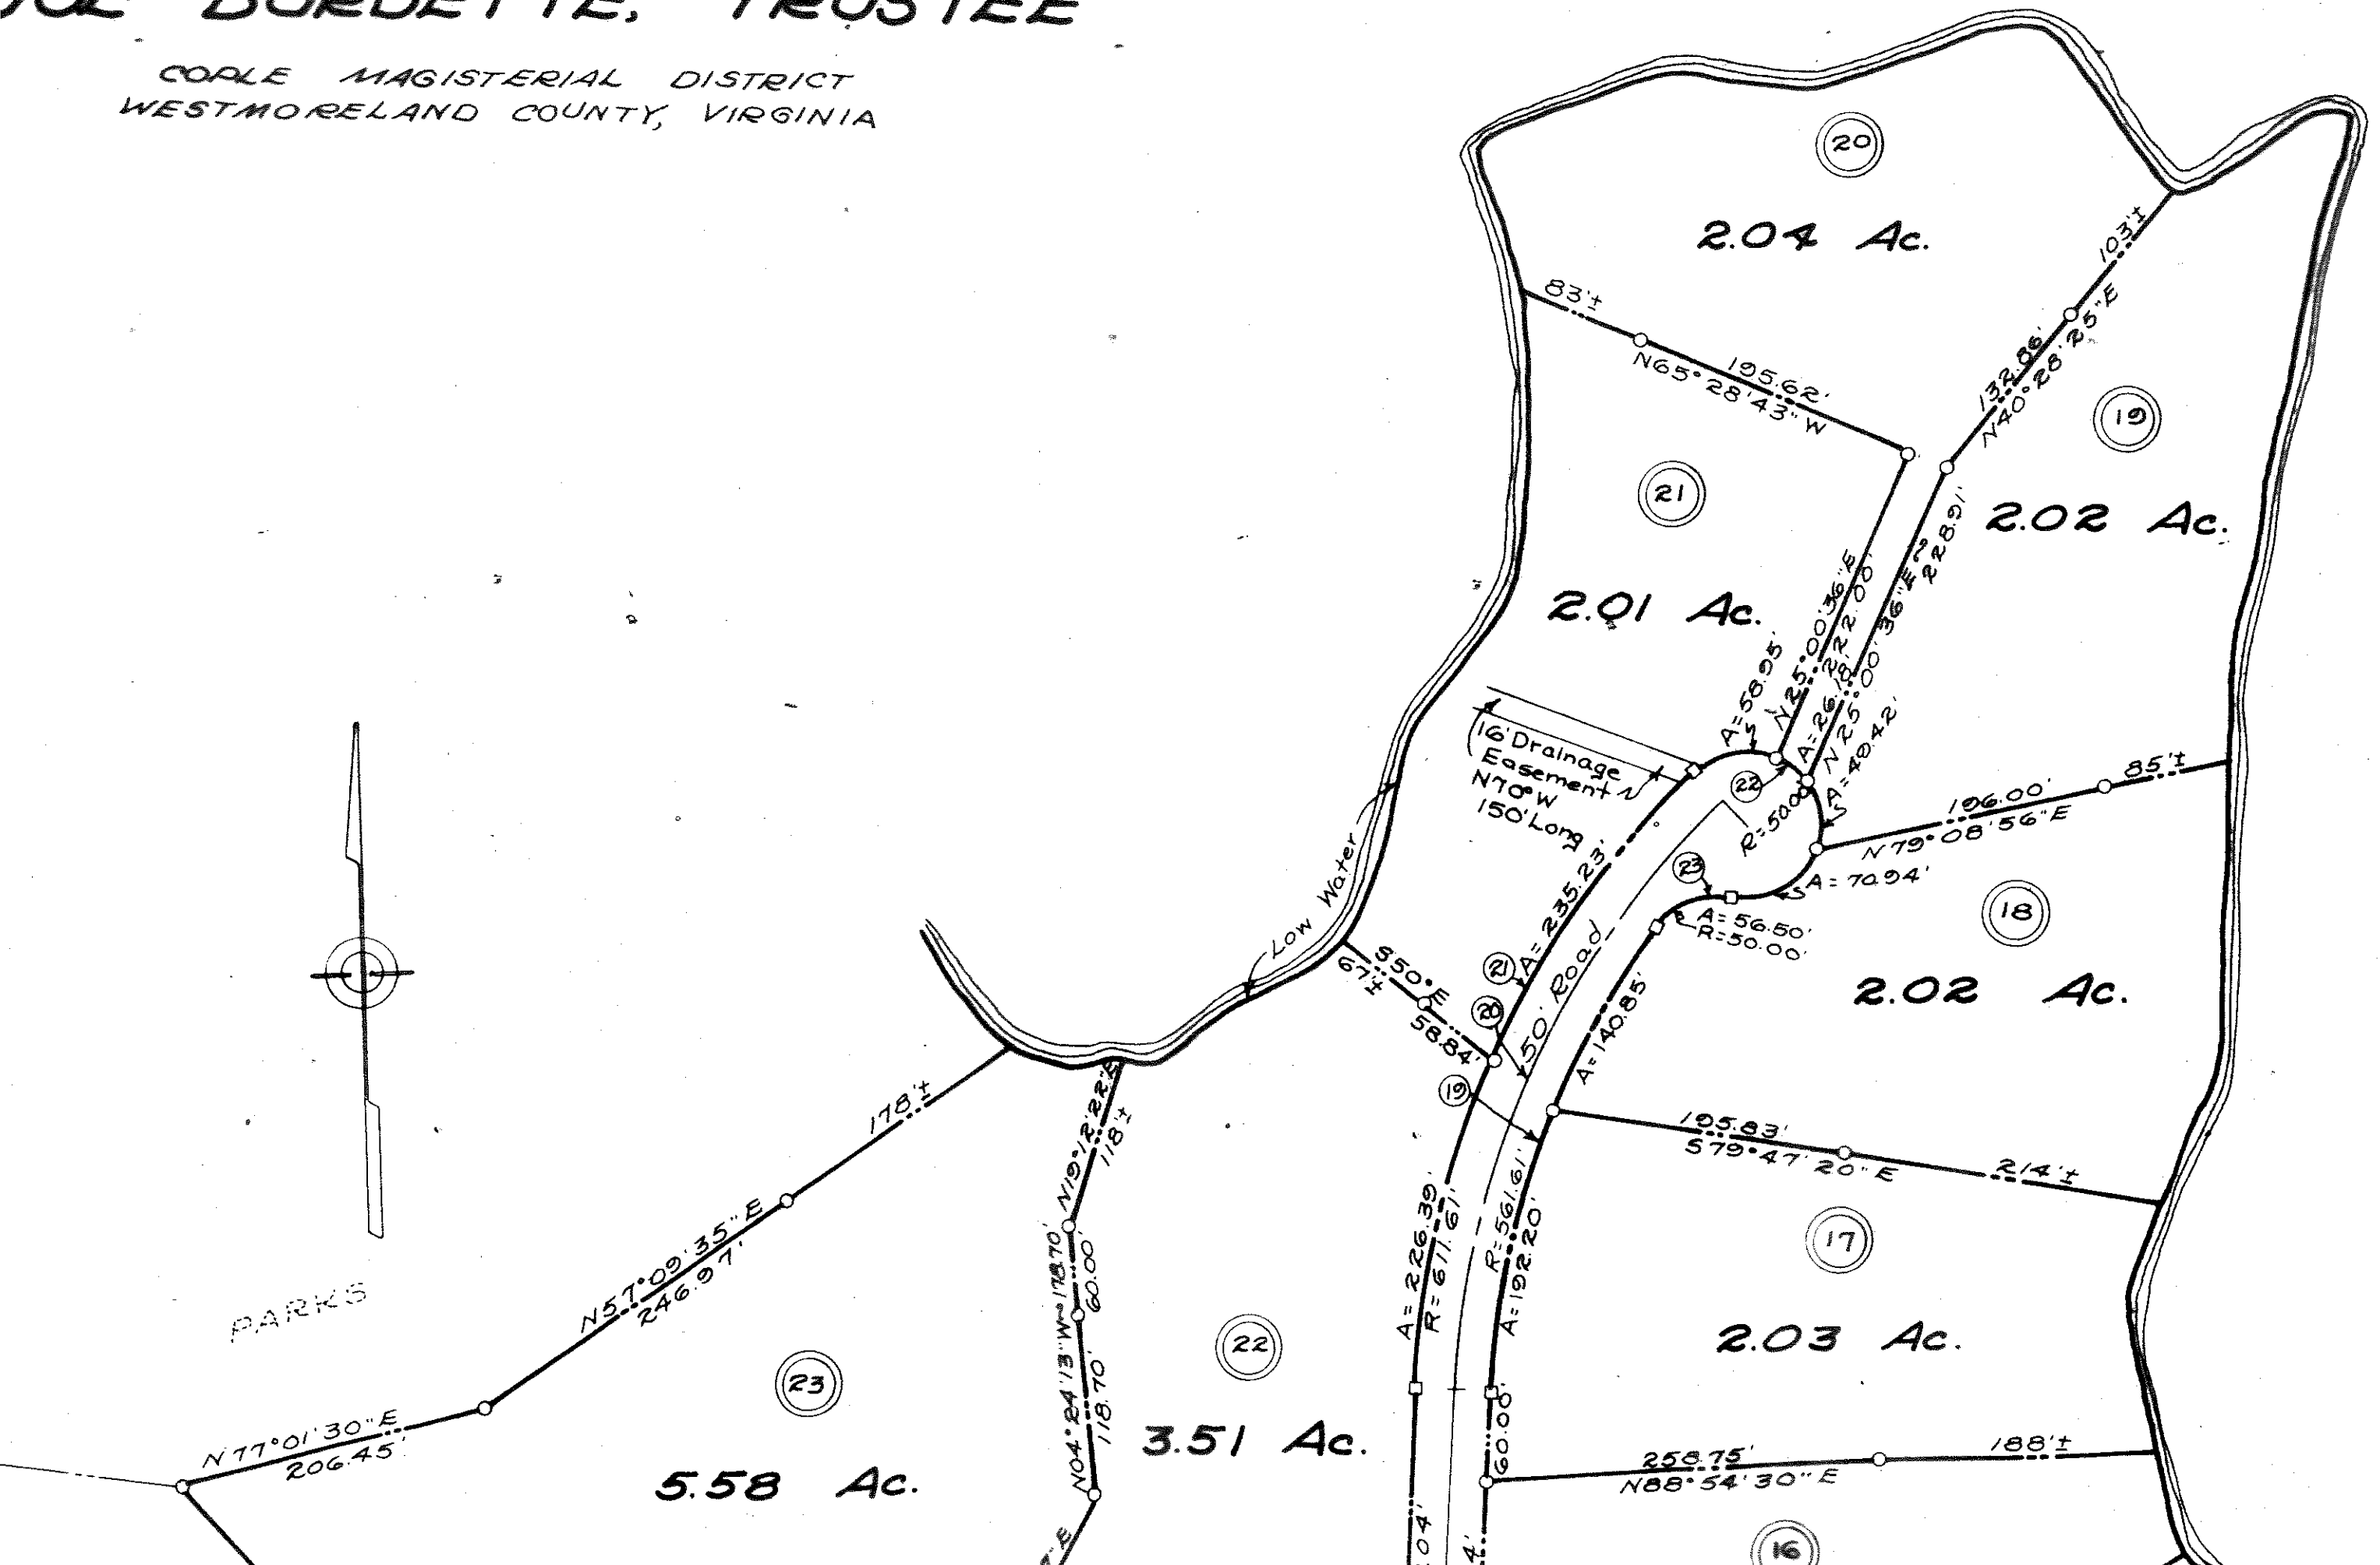

JOE BURDETTE, TRUSTEE

COPLE MAGISTERIAL DISTRICT
WESTMORELAND COUNTY, VIRGINIA

PARKS

HAW